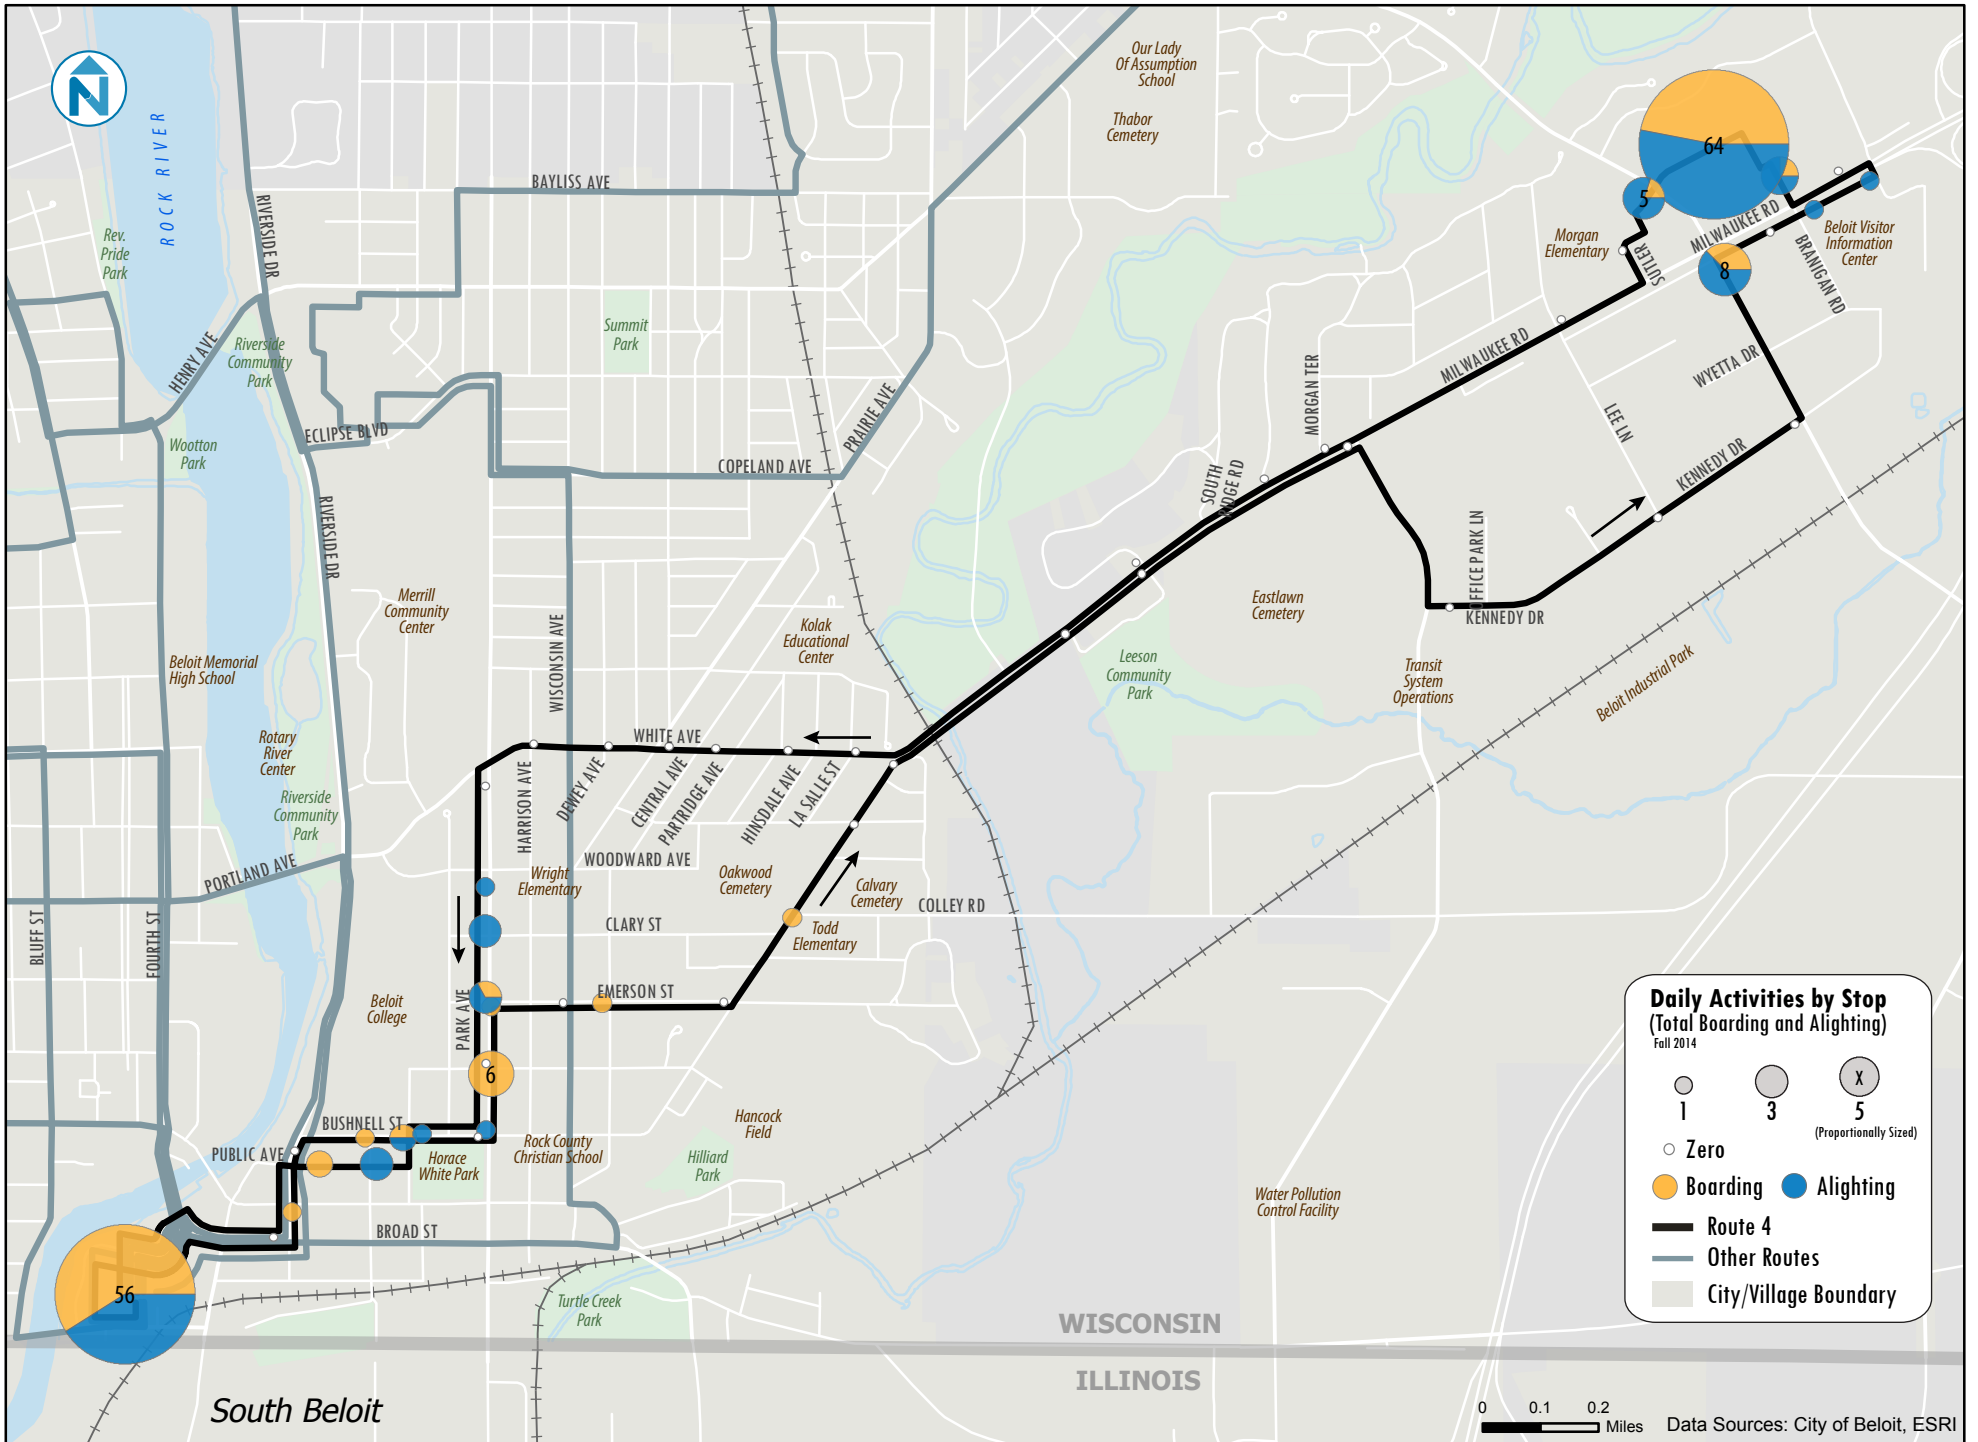

APPENDIX B: ROUTE BOARDING & ALIGHTING MAP

Total Daily Activities: Route 1 - Weekday

Total Daily Activities: Route 1 - Saturday

Total Daily Activities: Route 2 - Weekday

Total Daily Activities: Route 2 - Saturday

Total Daily Activities: Route 4 - Weekday

Total Daily Activities: Route 4 - Saturday

Total Daily Activities: Beloit - Janesville Express (To Beloit) - Weekday

Daily Activities by Stop
 (Total Boarding and Alighting)
 Fall 2014

1
 3
 5
 (Proportionally Sized)

Boarding
 Alighting

Beloit-Janesville Express
 Limited Service
 Other Routes
 City/Village Boundary