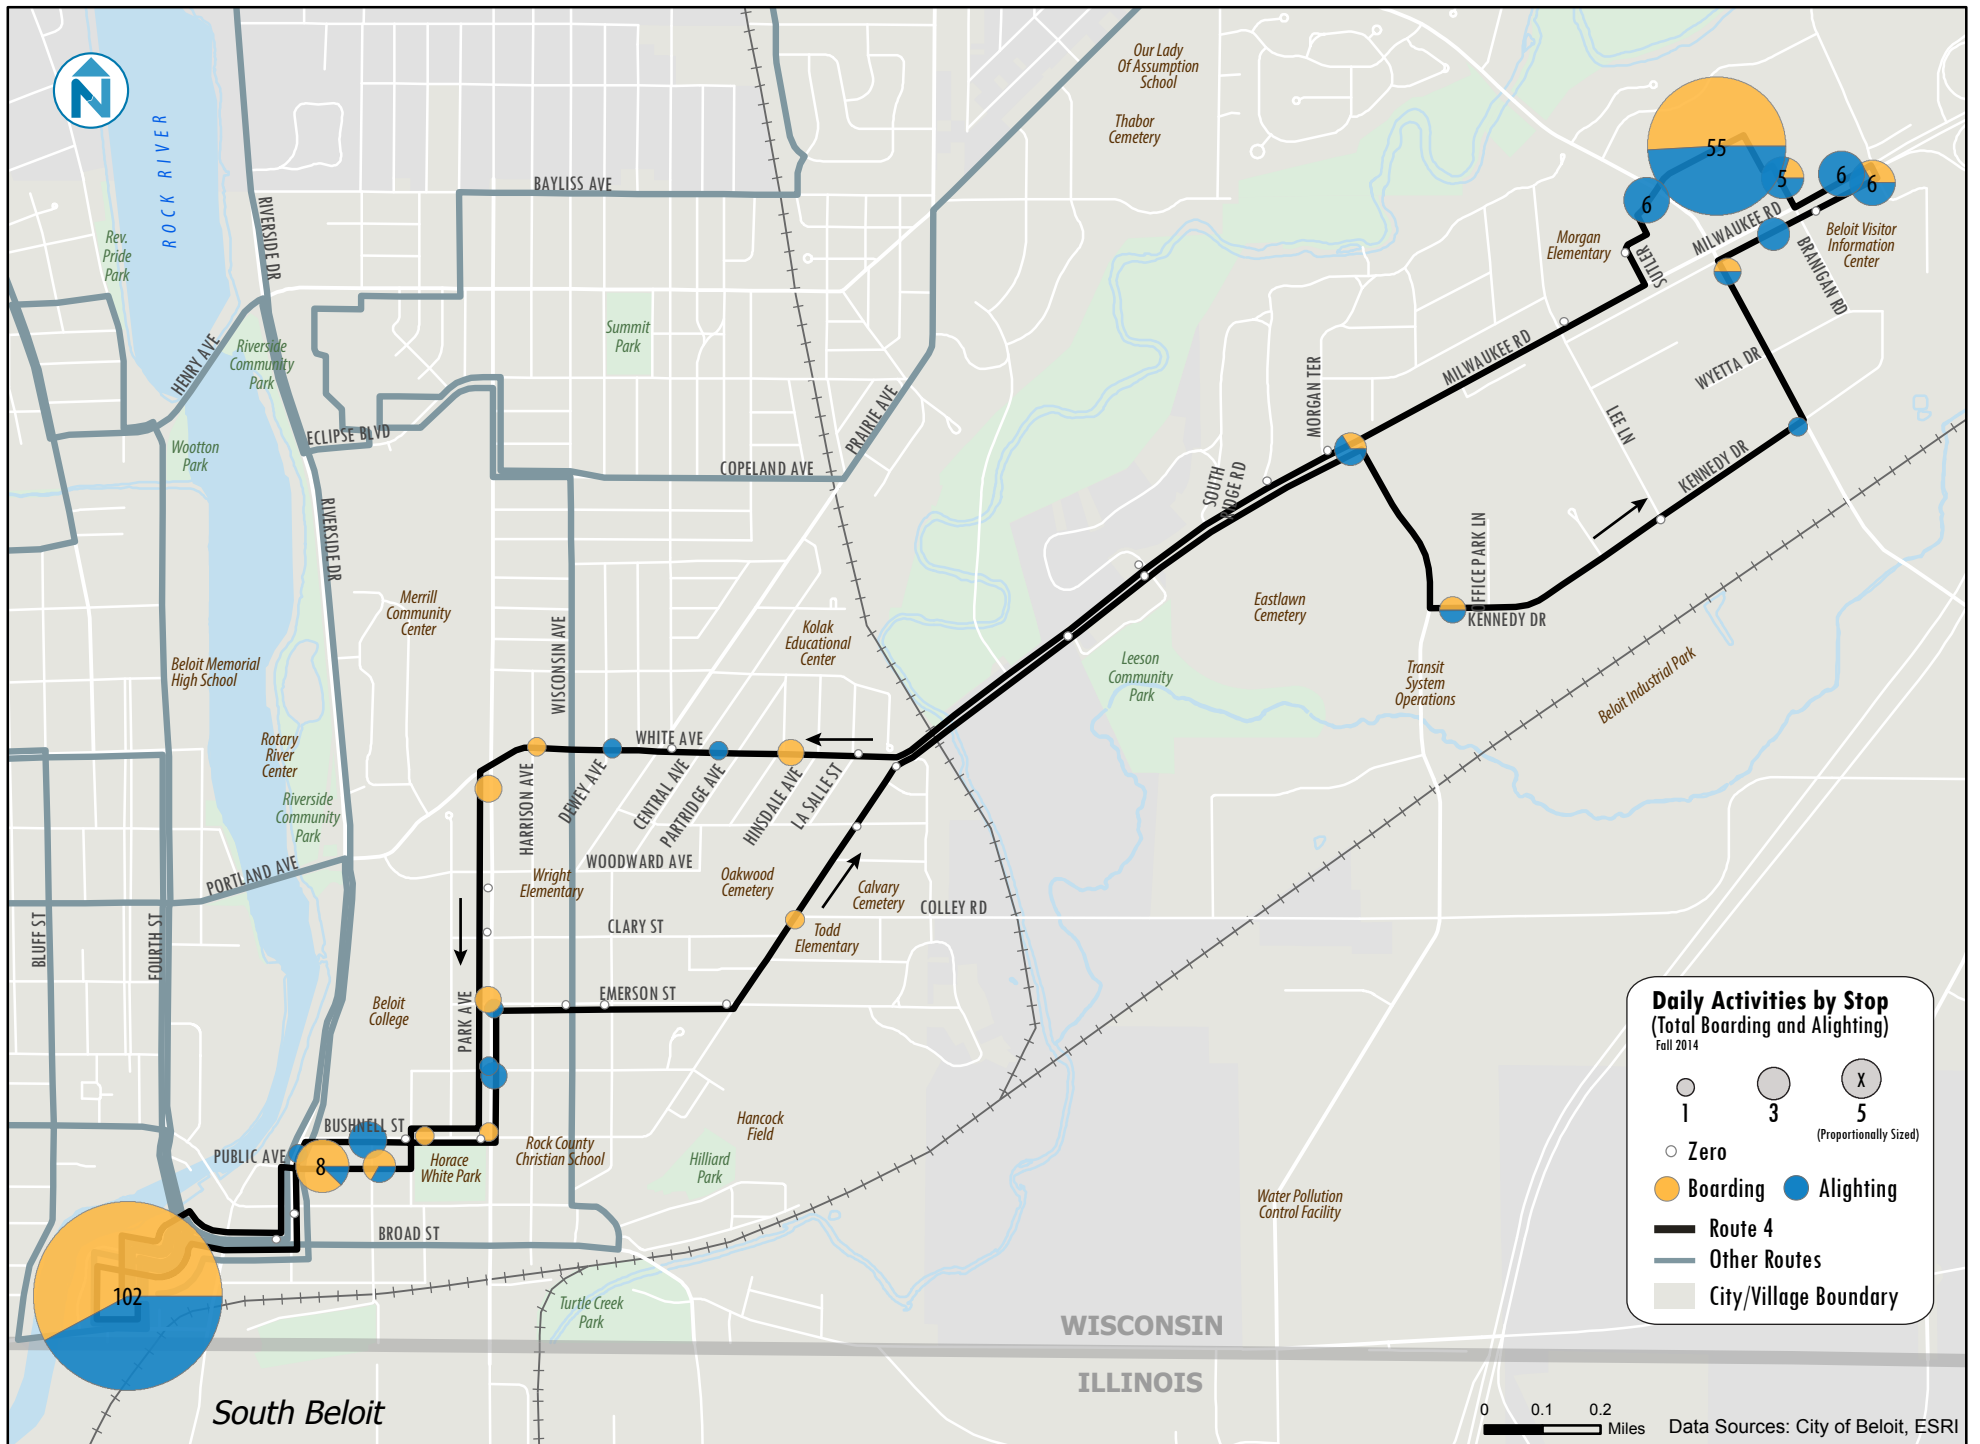

APPENDIX B: ROUTE BOARDING & ALIGHTING MAP

Total Daily Activities: Route 1 - Weekday

Total Daily Activities: Route 1 - Saturday

Total Daily Activities: Route 2 - Weekday

Total Daily Activities: Route 2 - Saturday

Total Daily Activities: Route 4 - Weekday

Total Daily Activities: Route 4 - Saturday

Total Daily Activities: Beloit - Janesville Express (To Beloit) - Weekday

Daily Activities by Stop
 (Total Boarding and Alighting)
 Fall 2014

1
 3
 5
 (Proportionally Sized)

Boarding
 Alighting

Beloit-Janesville Express
 Limited Service
 Other Routes
 City/Village Boundary