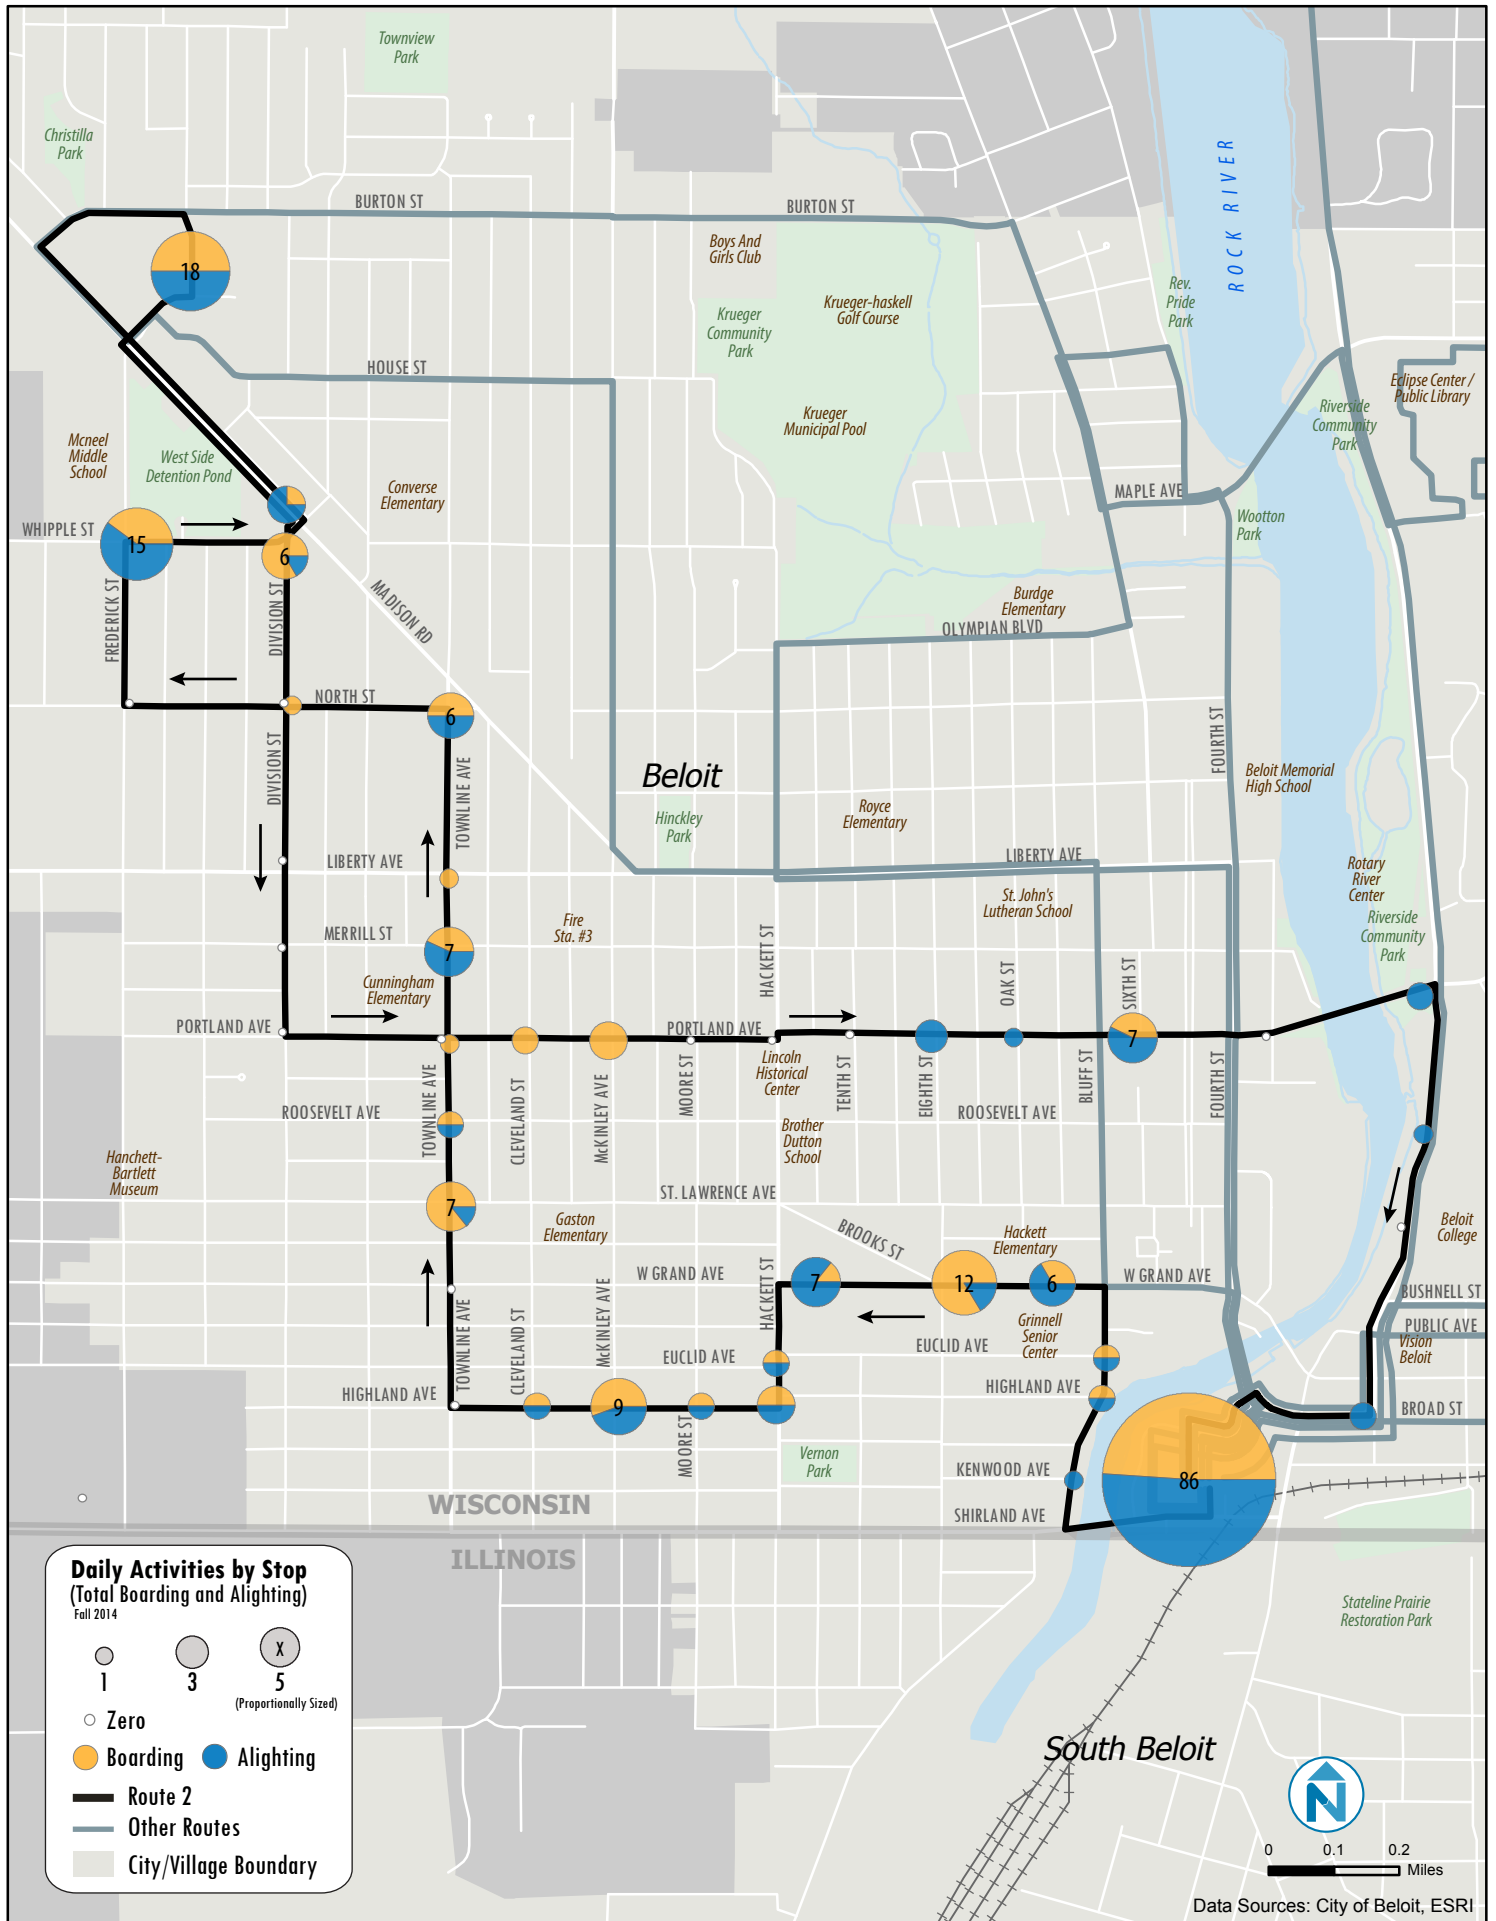

APPENDIX B: ROUTE BOARDING & ALIGHTING MAP

Total Daily Activities: Route 1 - Weekday

Total Daily Activities: Route 1 - Saturday

Total Daily Activities: Route 2 - Weekday

Total Daily Activities: Route 2 - Saturday

Total Daily Activities: Route 4 - Weekday

Total Daily Activities: Route 4 - Saturday

Total Daily Activities: Beloit - Janesville Express (To Beloit) - Weekday

Daily Activities by Stop
 (Total Boarding and Alighting)
 Fall 2014

1
 3
 5
 (Proportionally Sized)

Boarding
 Alighting

Beloit-Janesville Express
 Limited Service
 Other Routes
 City/Village Boundary