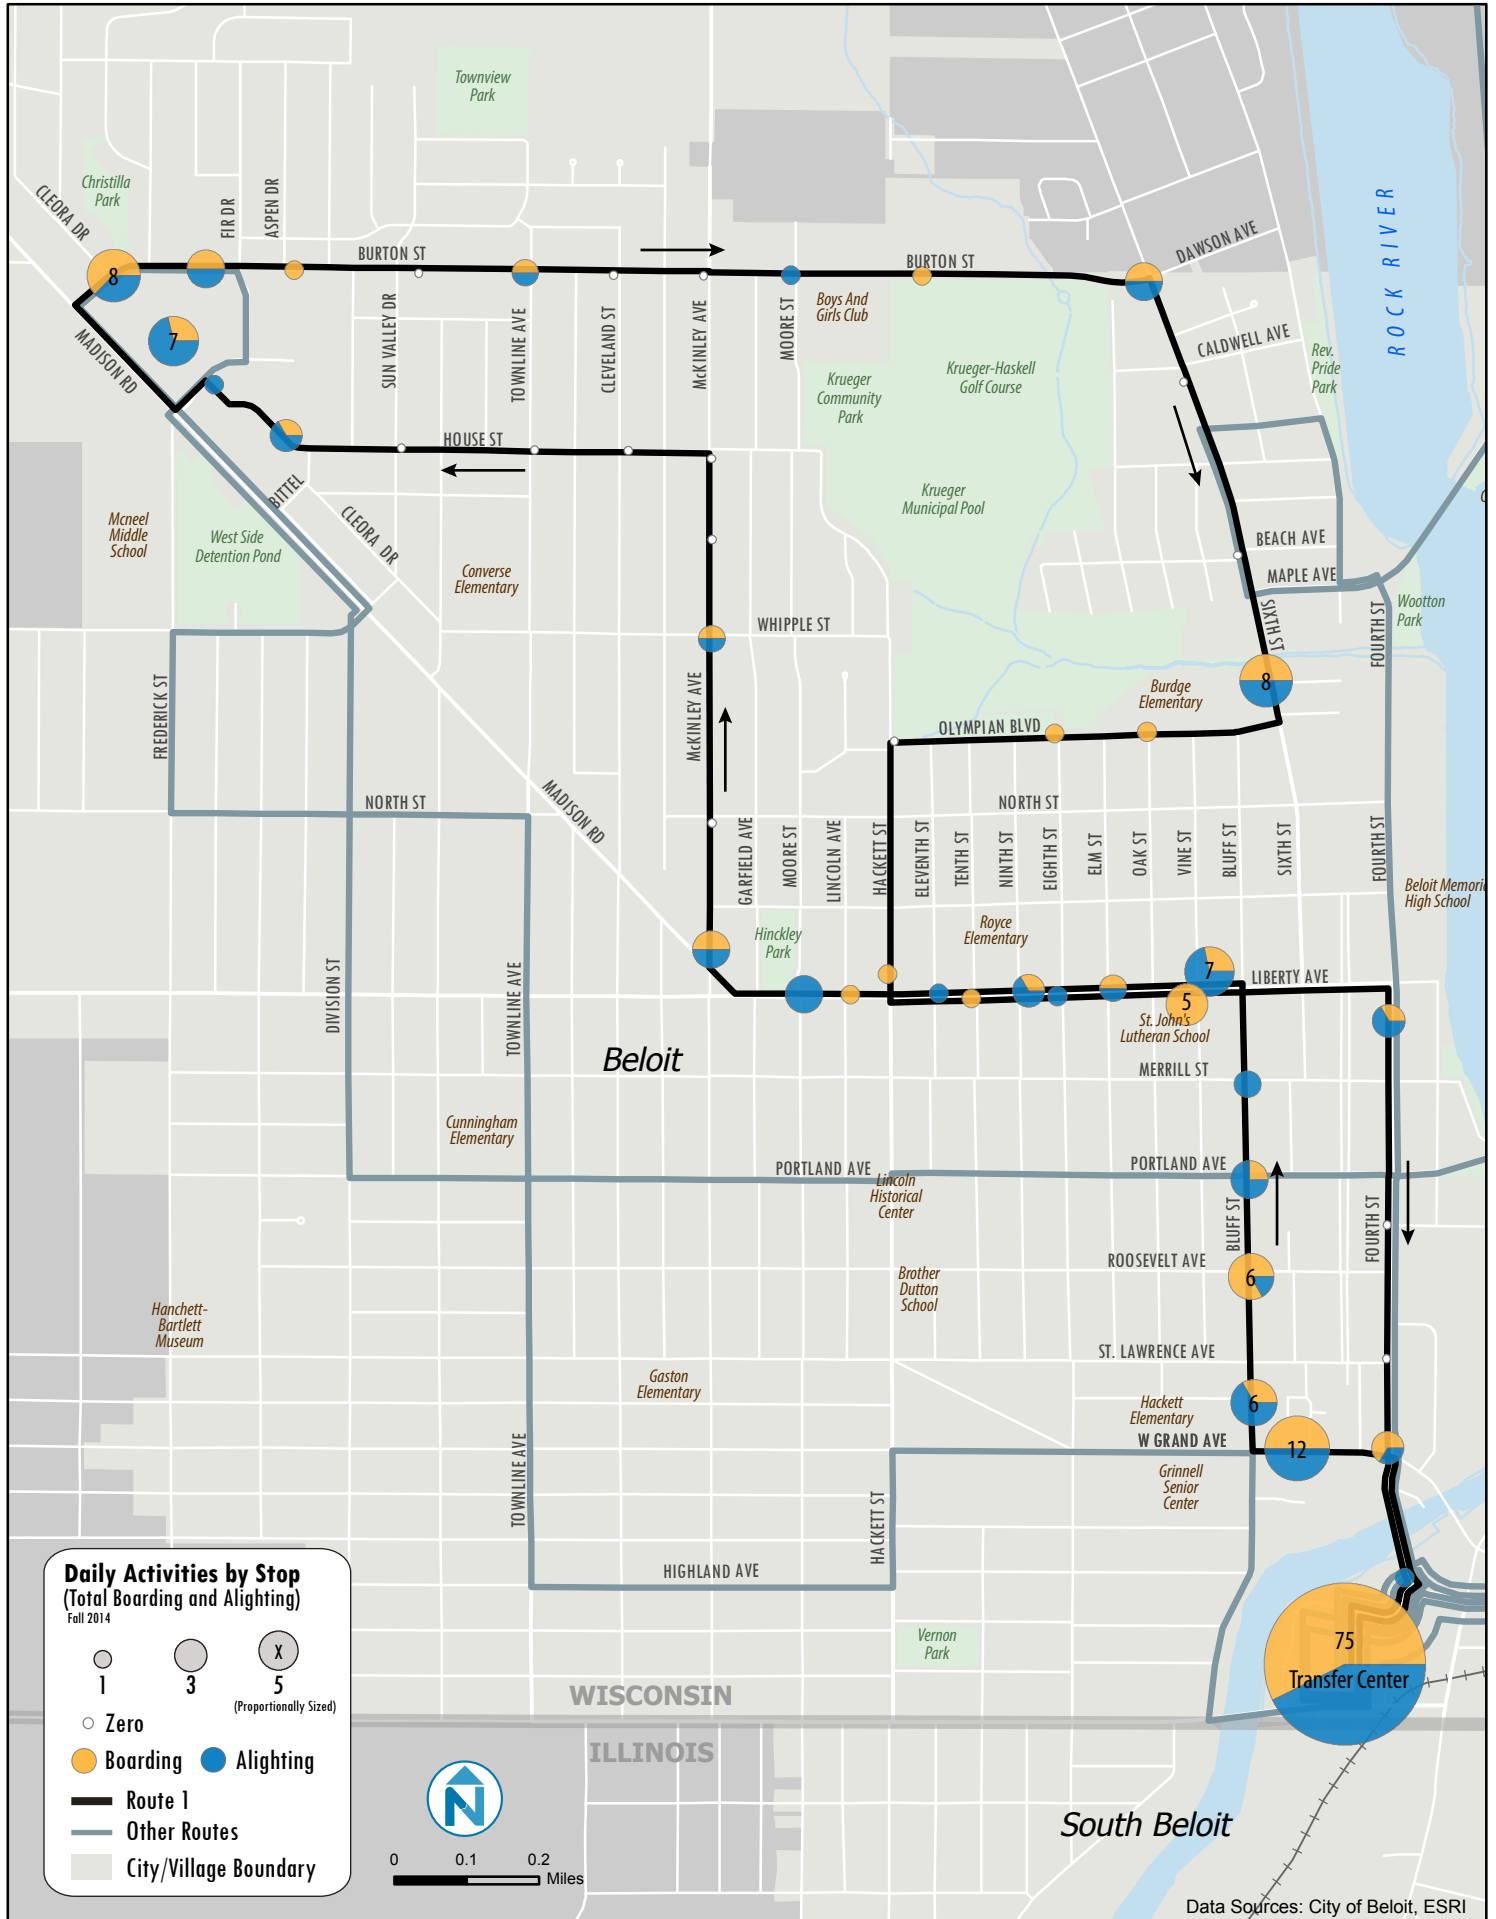

APPENDIX B: ROUTE BOARDING & ALIGHTING MAP

Total Daily Activities: Route 1 - Weekday

Total Daily Activities: Route 1 - Saturday

Total Daily Activities: Route 2 - Weekday

Total Daily Activities: Route 2 - Saturday

Total Daily Activities: Route 4 - Weekday

Total Daily Activities: Route 4 - Saturday

Total Daily Activities: Beloit - Janesville Express (To Beloit) - Weekday

Daily Activities by Stop
 (Total Boarding and Alighting)
 Fall 2014

1
 3
 5
 (Proportionally Sized)

Boarding
 Alighting

Beloit-Janesville Express
 Limited Service
 Other Routes
 City/Village Boundary