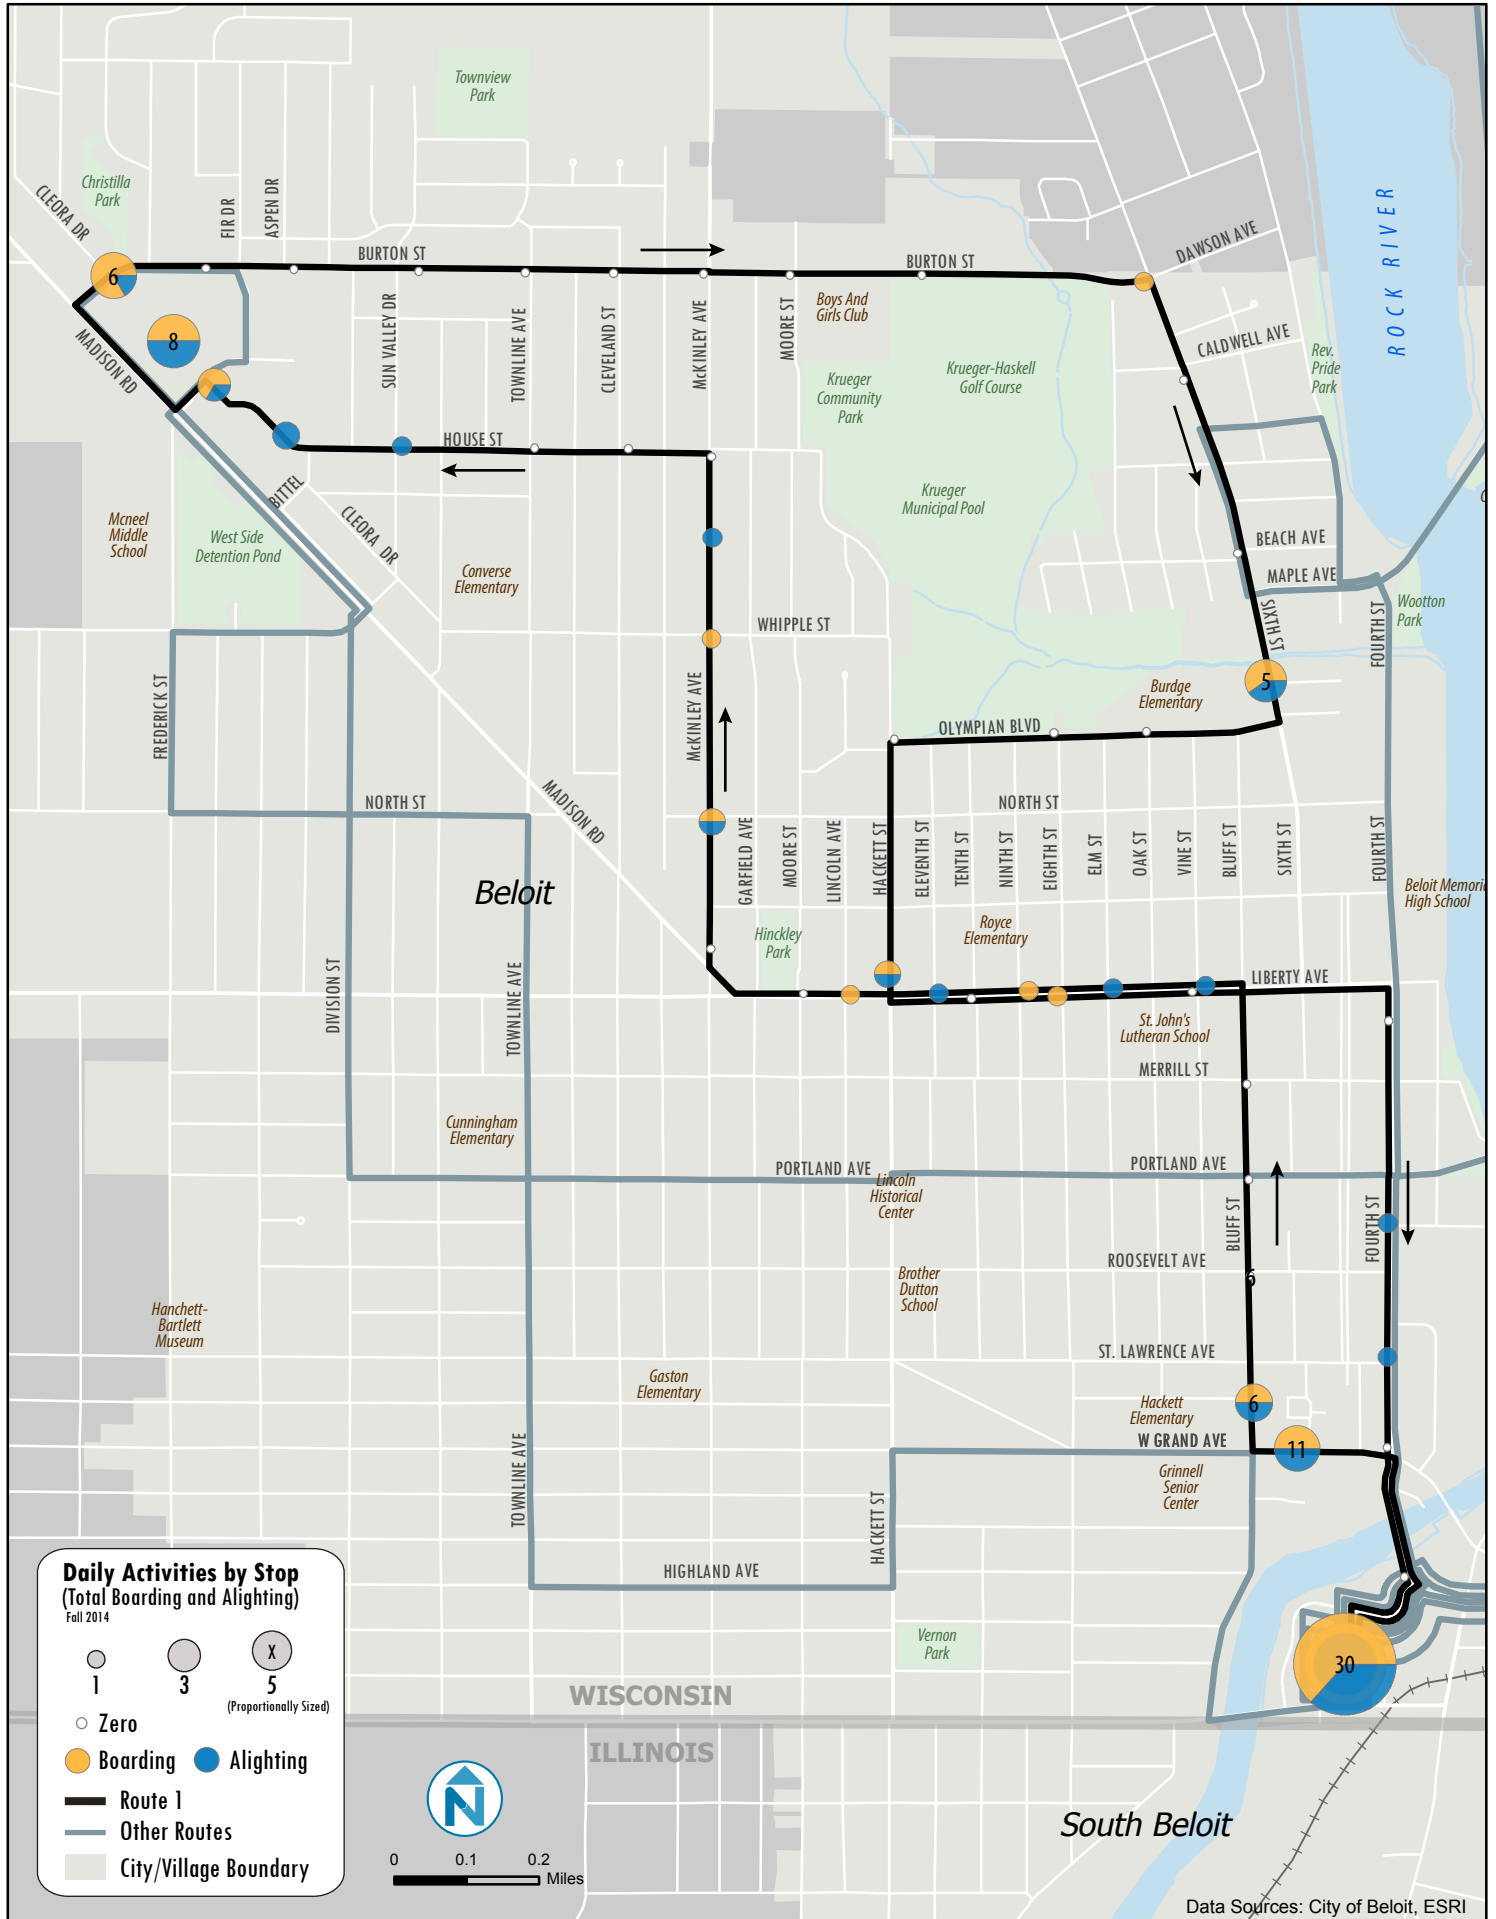

APPENDIX B: ROUTE BOARDING & ALIGHTING MAP

Total Daily Activities: Route 1 - Weekday

Total Daily Activities: Route 1 - Saturday

Total Daily Activities: Route 2 - Weekday

Total Daily Activities: Route 2 - Saturday

Total Daily Activities: Route 4 - Weekday

Total Daily Activities: Route 4 - Saturday

Total Daily Activities: Beloit - Janesville Express (To Beloit) - Weekday

Daily Activities by Stop
 (Total Boarding and Alighting)
 Fall 2014

1
 3
 5
 (Proportionally Sized)

Boarding
 Alighting

Beloit-Janesville Express
 Limited Service
 Other Routes
 City/Village Boundary