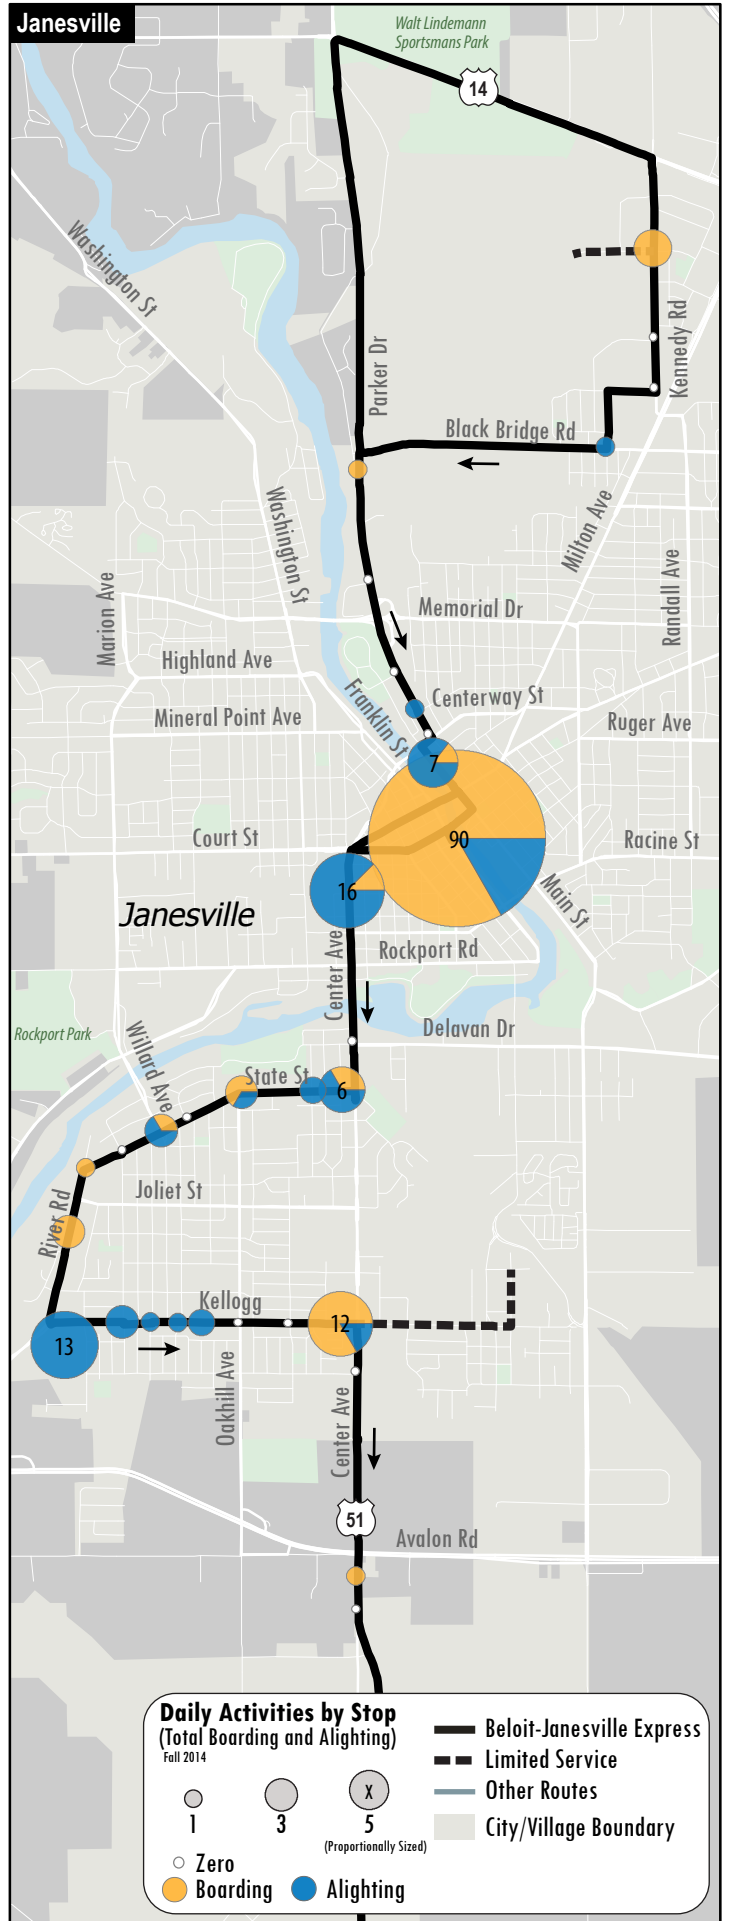

APPENDIX B: ROUTE BOARDING & ALIGHTING MAP

Total Daily Activities: Route 1 - Weekday

Total Daily Activities: Route 1 - Saturday

Total Daily Activities: Route 2 - Weekday

Total Daily Activities: Route 2 - Saturday

Total Daily Activities: Route 4 - Weekday

Total Daily Activities: Route 4 - Saturday

Total Daily Activities: Beloit - Janesville Express (To Beloit) - Weekday

Daily Activities by Stop
 (Total Boarding and Alighting)
 Fall 2014

1
 3
 5
 (Proportionally Sized)

Boarding
 Alighting

Beloit-Janesville Express
 Limited Service
 Other Routes
 City/Village Boundary