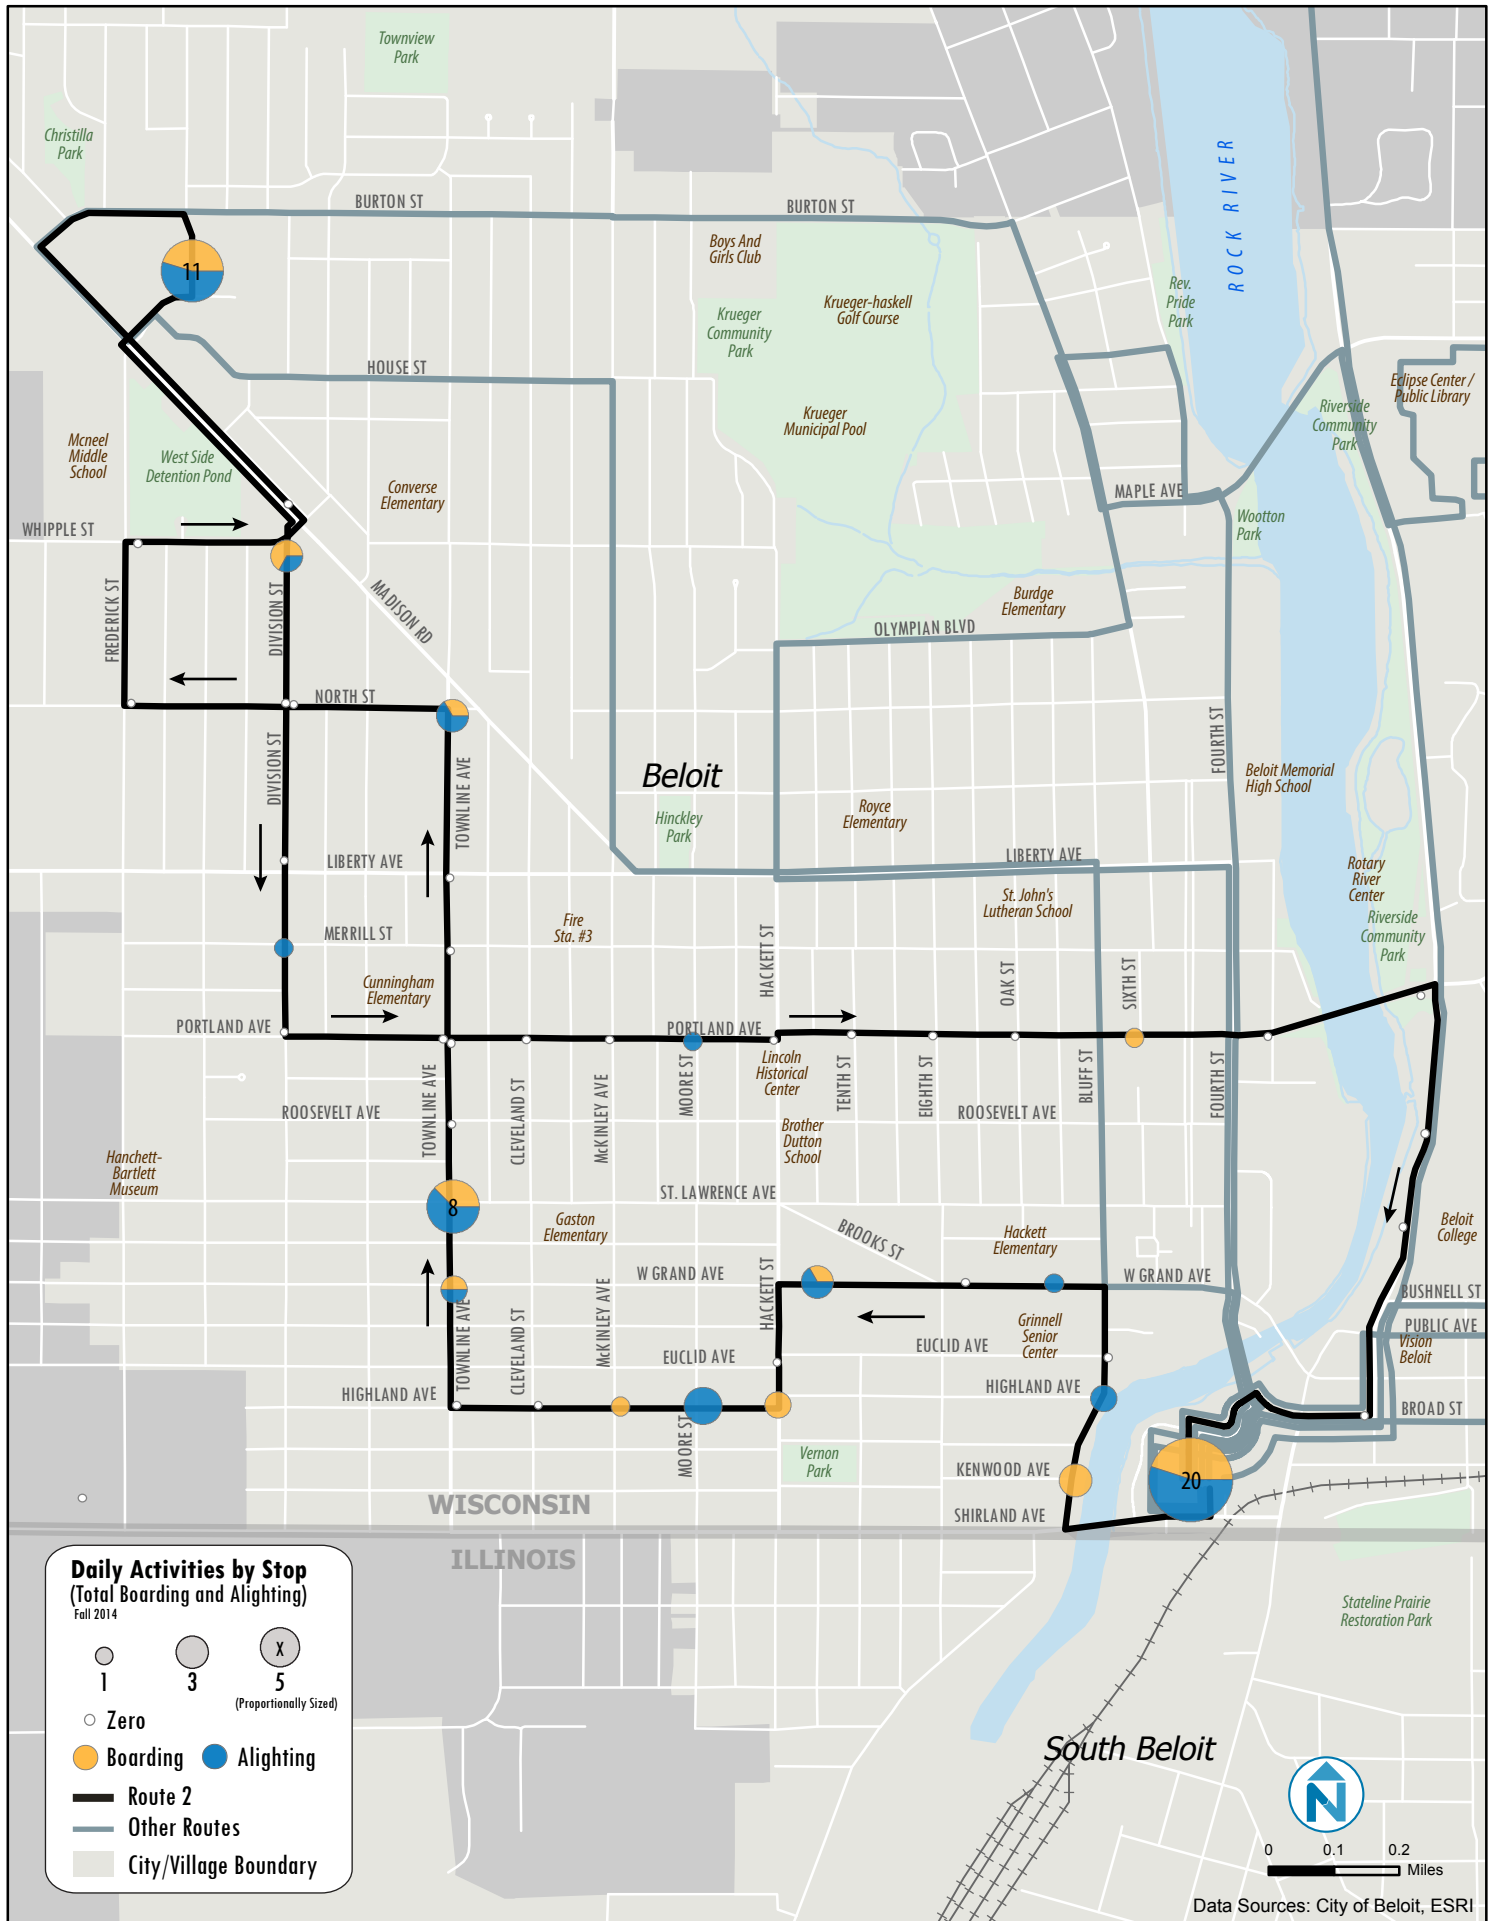

APPENDIX B: ROUTE BOARDING & ALIGHTING MAP

Total Daily Activities: Route 1 - Weekday

Total Daily Activities: Route 1 - Saturday

Total Daily Activities: Route 2 - Weekday

Total Daily Activities: Route 2 - Saturday

Total Daily Activities: Route 4 - Weekday

Total Daily Activities: Route 4 - Saturday

Total Daily Activities: Beloit - Janesville Express (To Beloit) - Weekday

Daily Activities by Stop
 (Total Boarding and Alighting)
 Fall 2014

1
 3
 5
 (Proportionally Sized)

Boarding
 Alighting

Beloit-Janesville Express
 Limited Service
 Other Routes
 City/Village Boundary