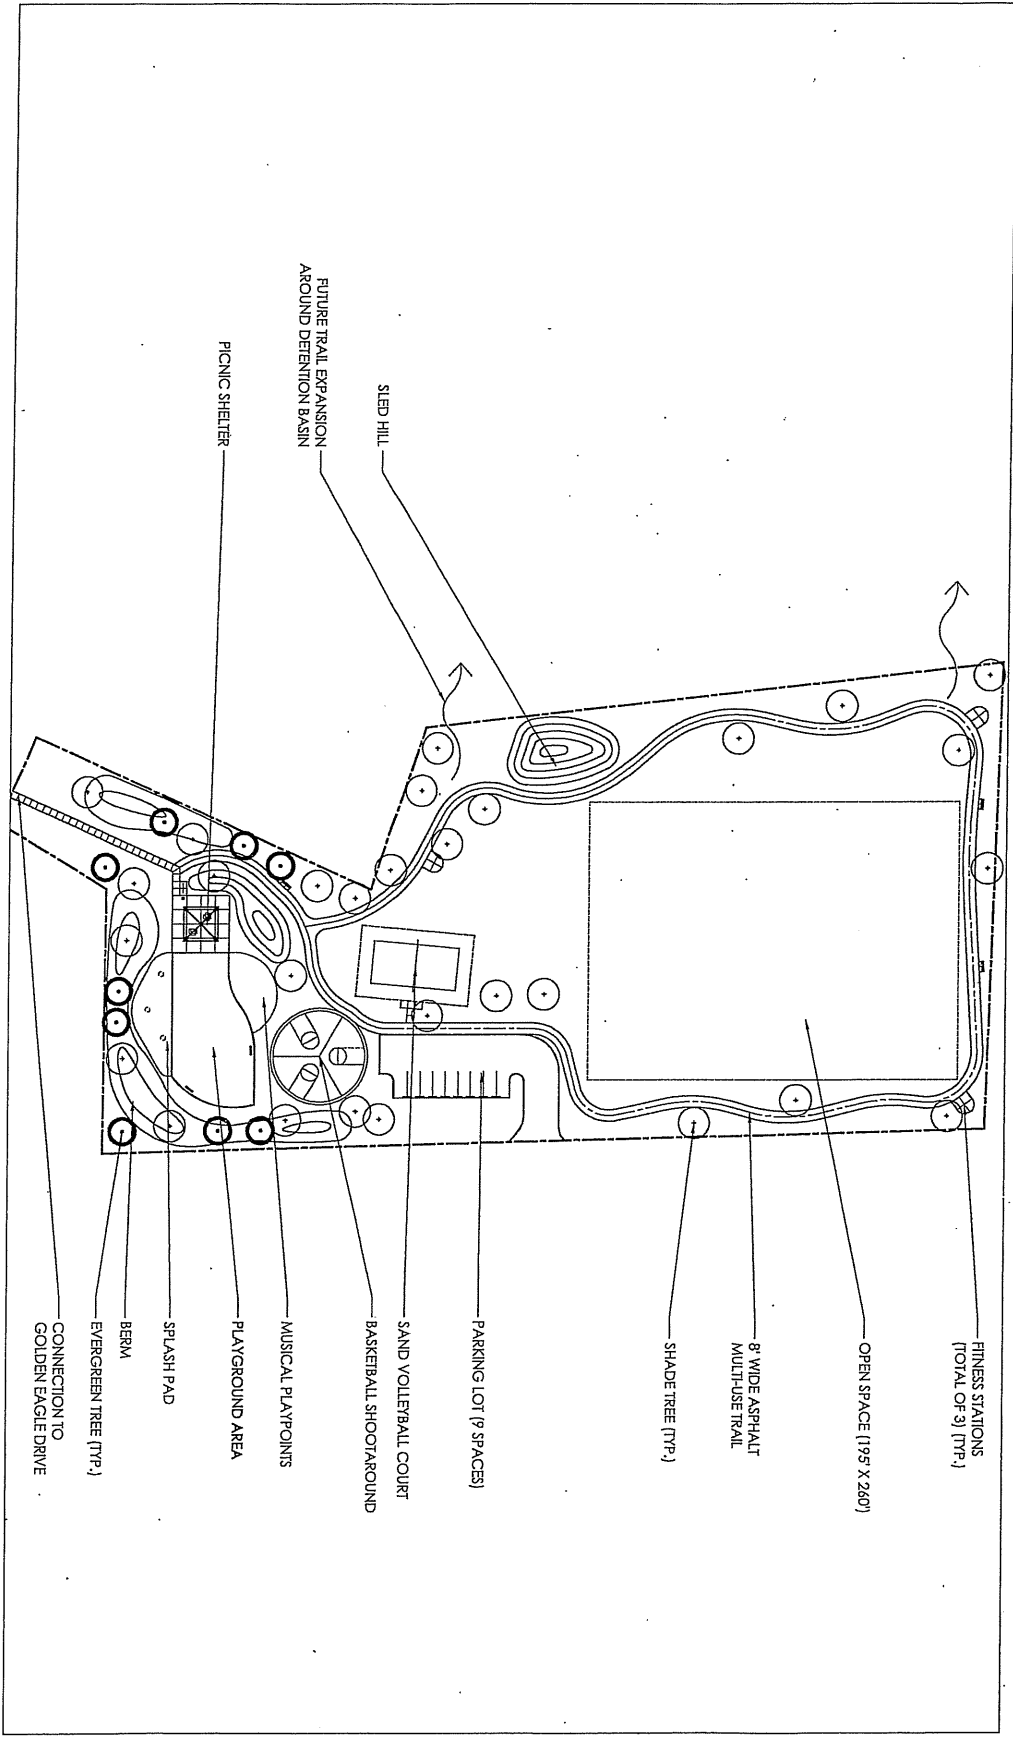

Master Plan

Prepared for: The City of Beloit
Parks & Leisure Services
Beloit, Wisconsin

DRAFT

April 2010