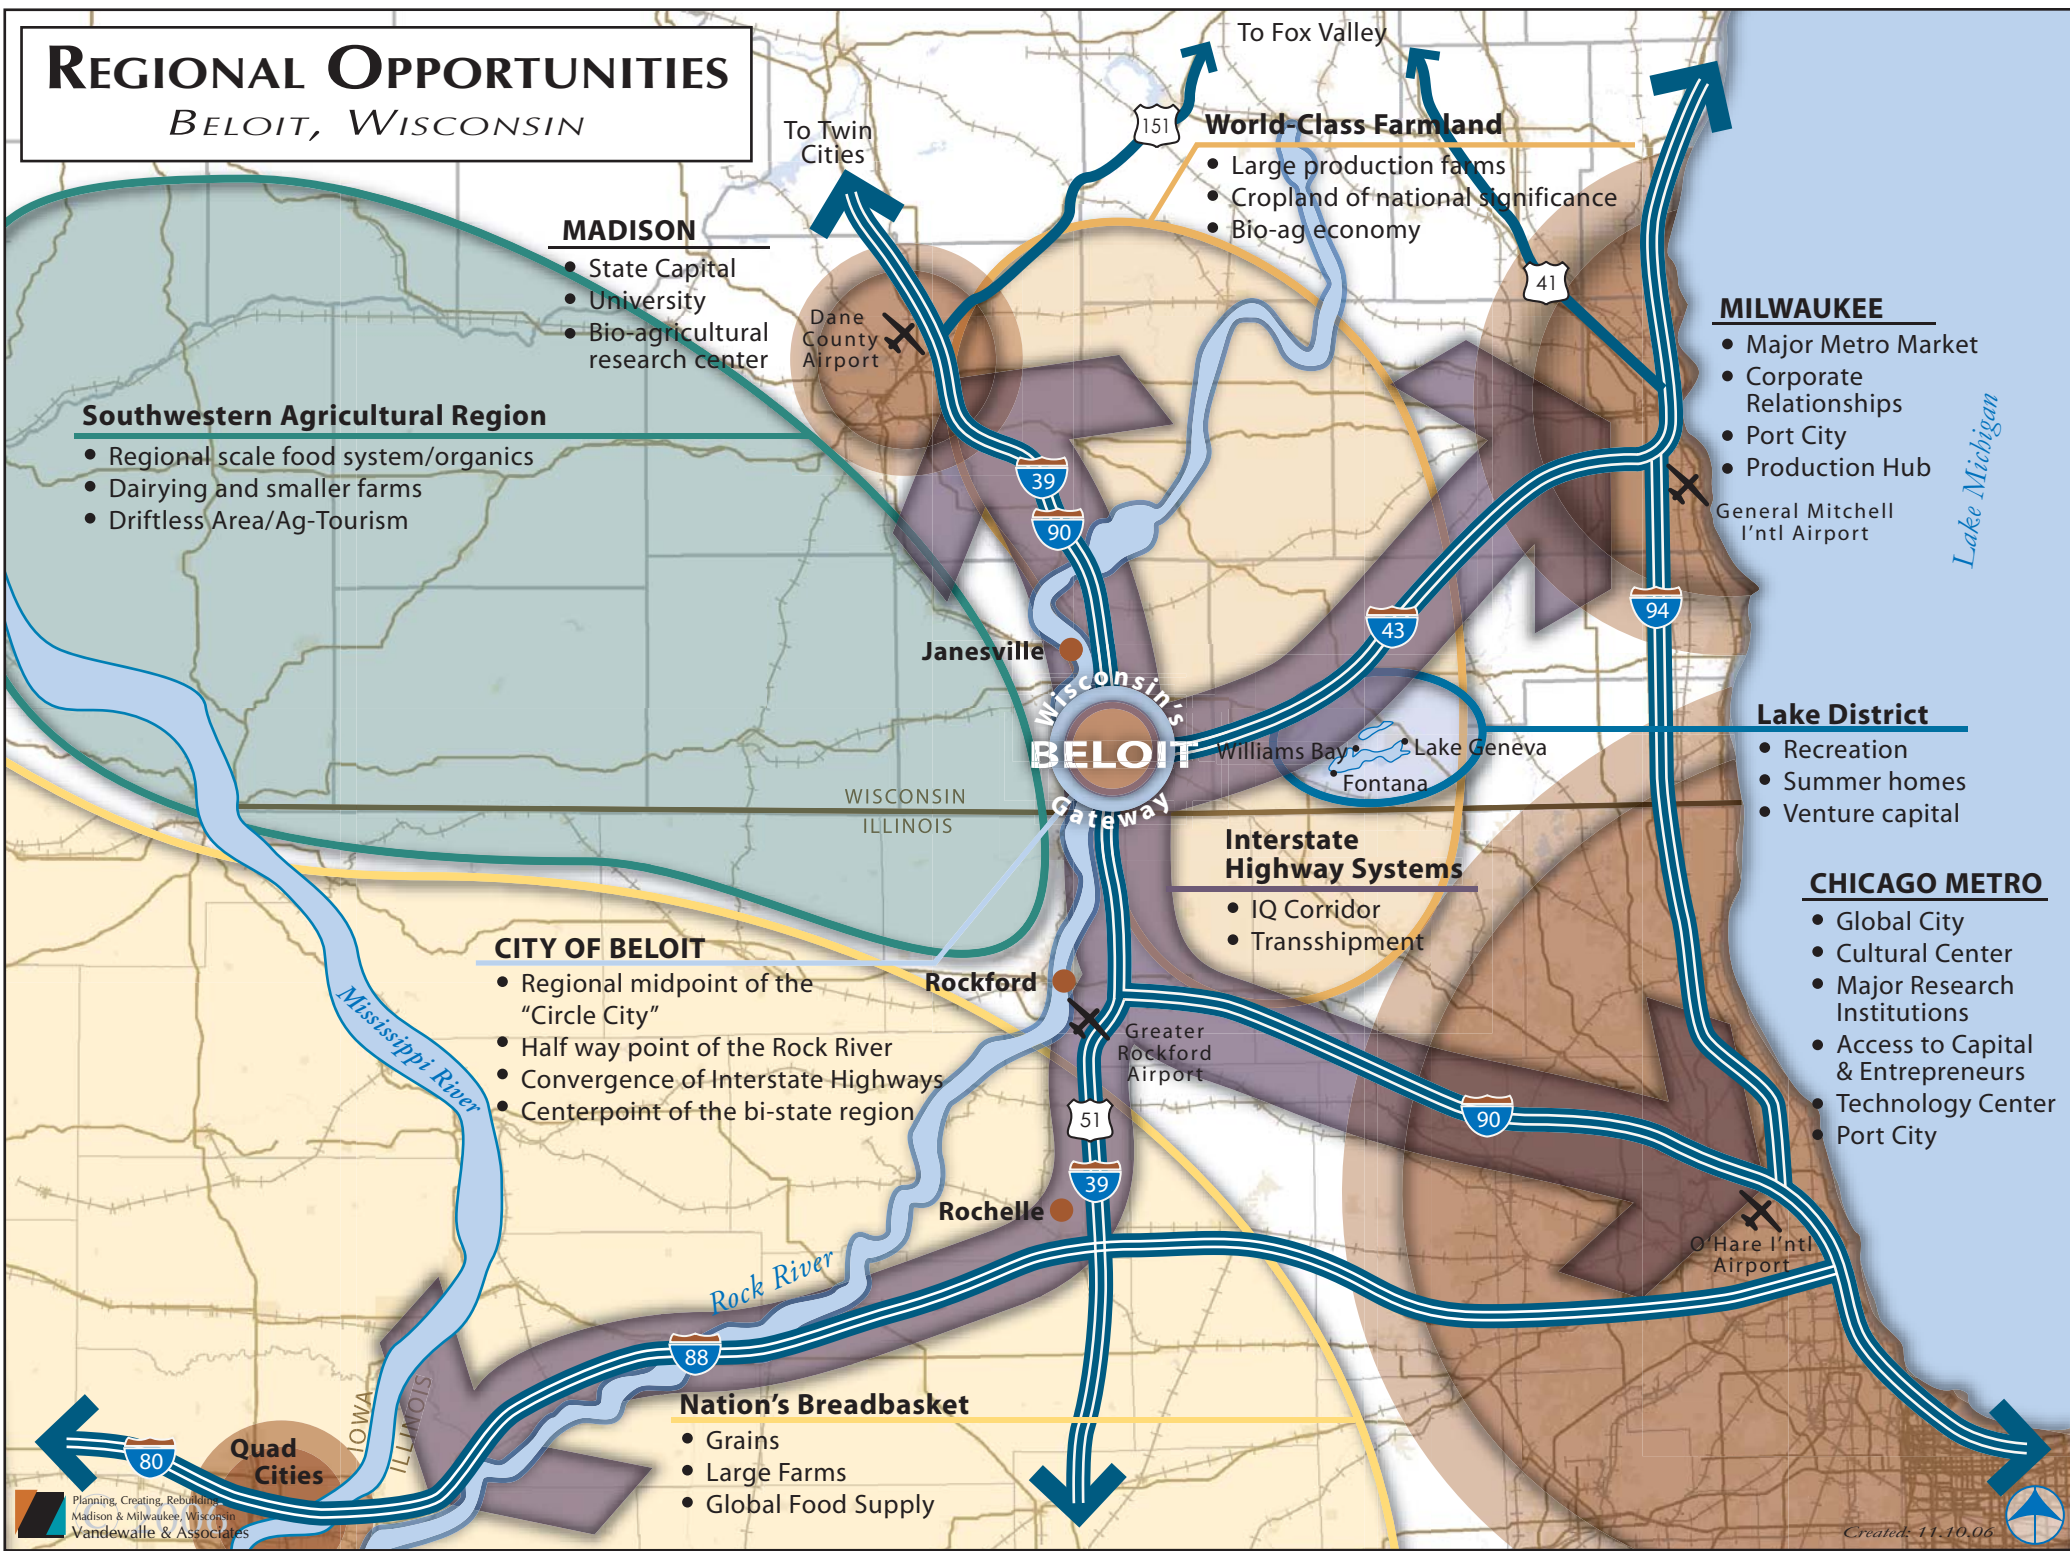

REGIONAL OPPORTUNITIES

BELOIT, WISCONSIN

MADISON

- State Capital
- University
- Bio-agricultural research center

Southwestern Agricultural Region

- Regional scale food system/organics
- Dairying and smaller farms
- Driftless Area/Ag-Tourism

World-Class Farmland

- Large production farms
- Cropland of national significance
- Bio-ag economy

MILWAUKEE

- Major Metro Market
 - Corporate Relationships
 - Port City
 - Production Hub
- General Mitchell Intl Airport

Lake District

- Recreation
- Summer homes
- Venture capital

CHICAGO METRO

- Global City
- Cultural Center
- Major Research Institutions
- Access to Capital & Entrepreneurs
- Technology Center
- Port City

CITY OF BELOIT

- Regional midpoint of the "Circle City"
- Half way point of the Rock River
- Convergence of Interstate Highways
- Centerpoint of the bi-state region

Interstate Highway Systems

- IQ Corridor
- Transshipment