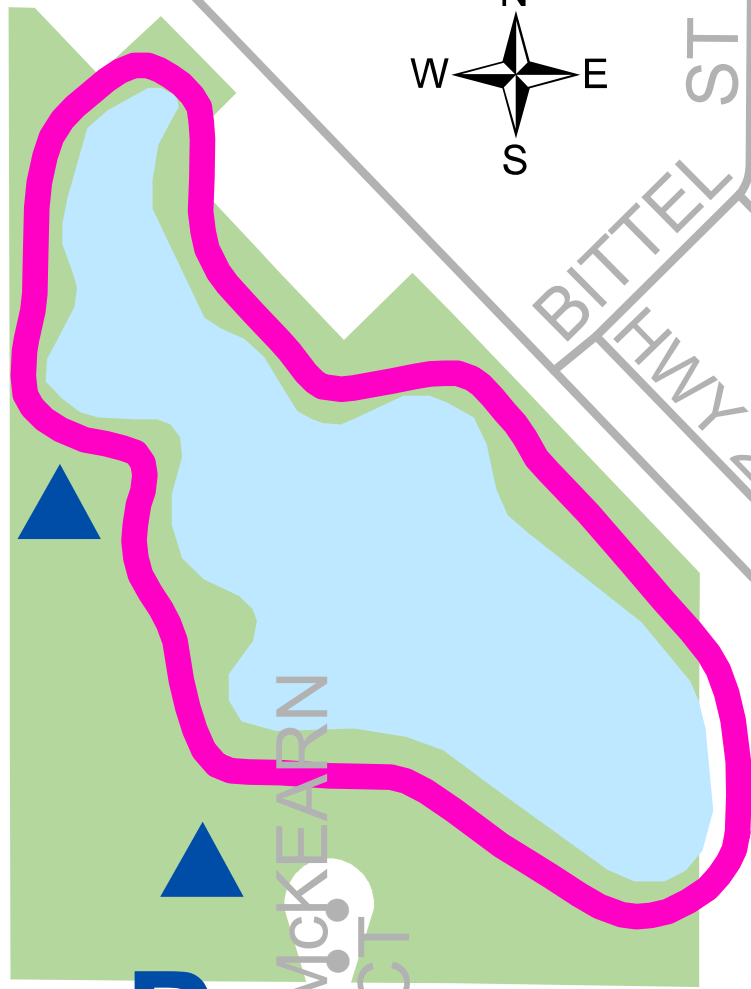

 **Nature Trail, Unpaved Surface - 0.63 mi.**
 **Trail Head**
 **Parking - On Street**

*McNeel
Middle
School*

WHIPPLE ST

P

McKEARN
CT

BITTEL ST
HWY 213 FRONTAGE RD

CLEORA DR

SUN