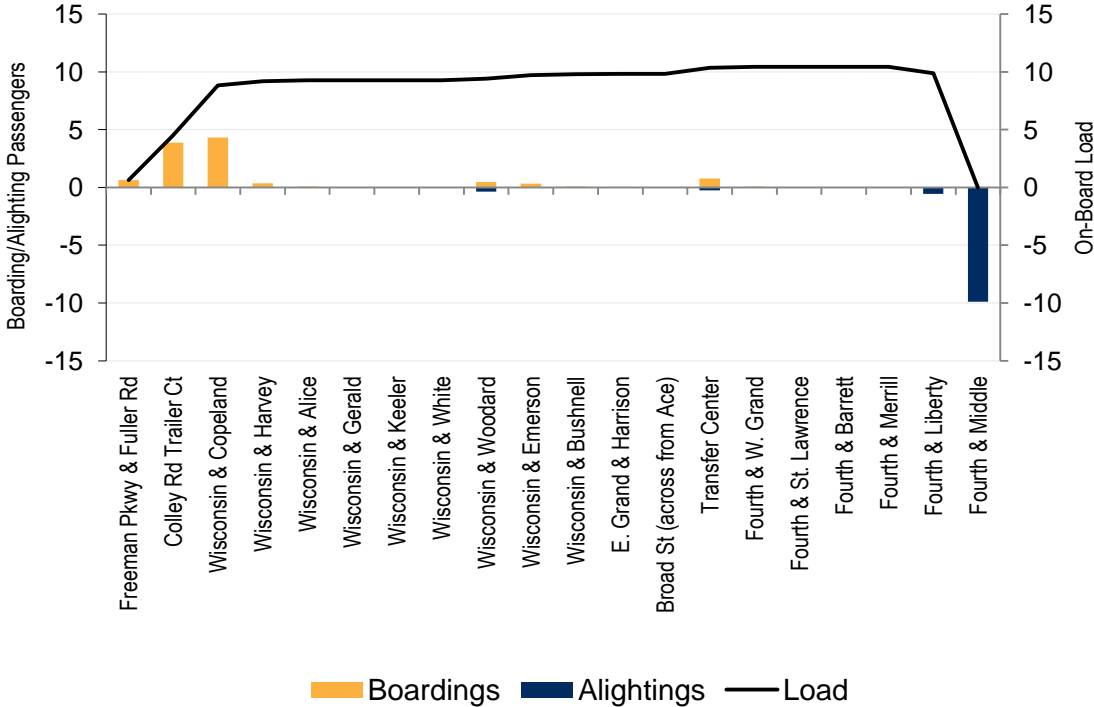

APPENDIX C: TRIPPER ROUTE BOARDING & ALIGHTING CHARTS

Route 1X

AM Boarding & Alighting

PM Boarding & Alighting

Route 2X

AM Boarding & Alighting

PM Boarding & Alighting

Route 3X

AM Boarding & Alighting

Aldrich Route

AM Boarding & Alighting

PM Boarding & Alighting