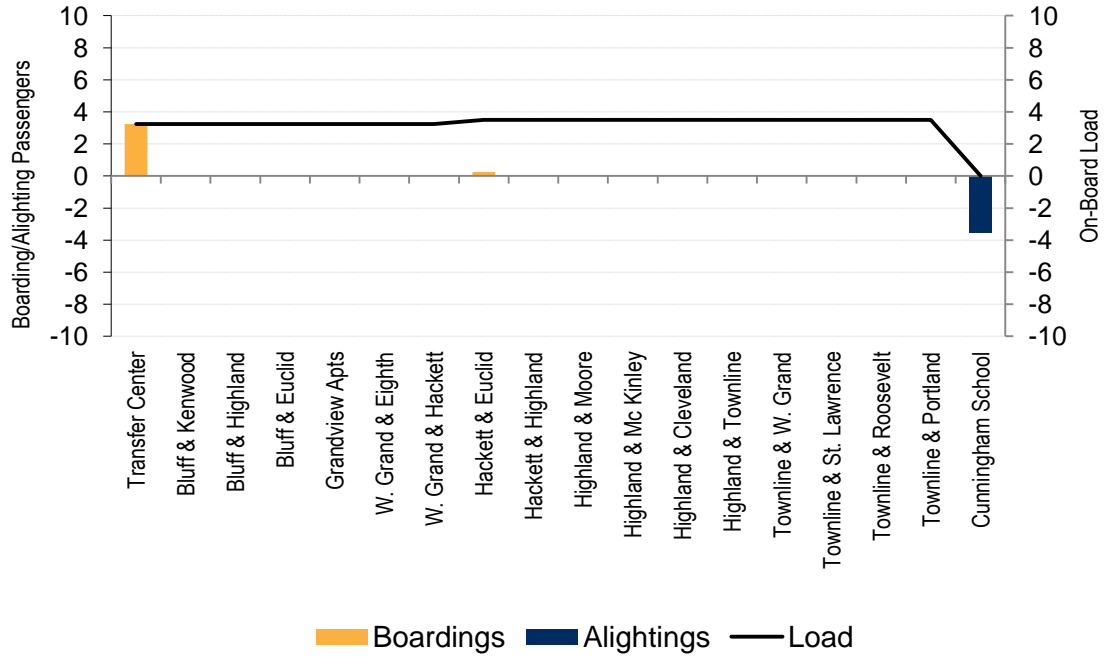

APPENDIX C: TRIPPER ROUTE BOARDING & ALIGHTING CHARTS

Route 1X

AM Boarding & Alighting

PM Boarding & Alighting

Route 2X

AM Boarding & Alighting

PM Boarding & Alighting

Route 3X

AM Boarding & Alighting

Aldrich Route

AM Boarding & Alighting

PM Boarding & Alighting