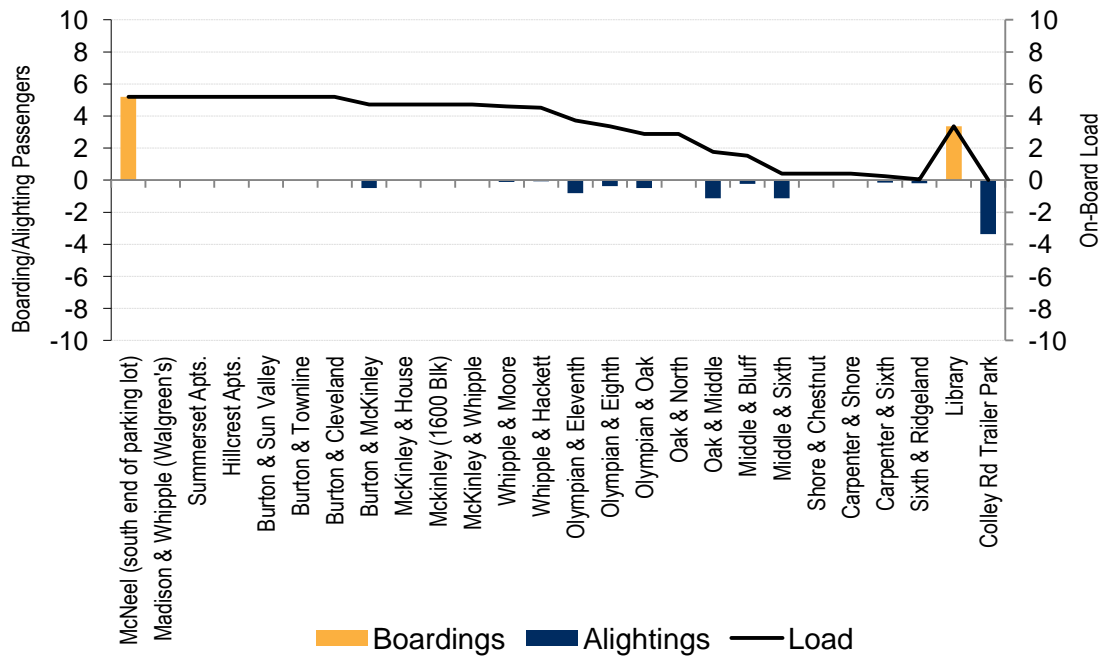

APPENDIX C: TRIPPER ROUTE BOARDING & ALIGHTING CHARTS

Route 1X

AM Boarding & Alighting

PM Boarding & Alighting

Route 2X

AM Boarding & Alighting

PM Boarding & Alighting

Route 3X

AM Boarding & Alighting

Aldrich Route

AM Boarding & Alighting

PM Boarding & Alighting