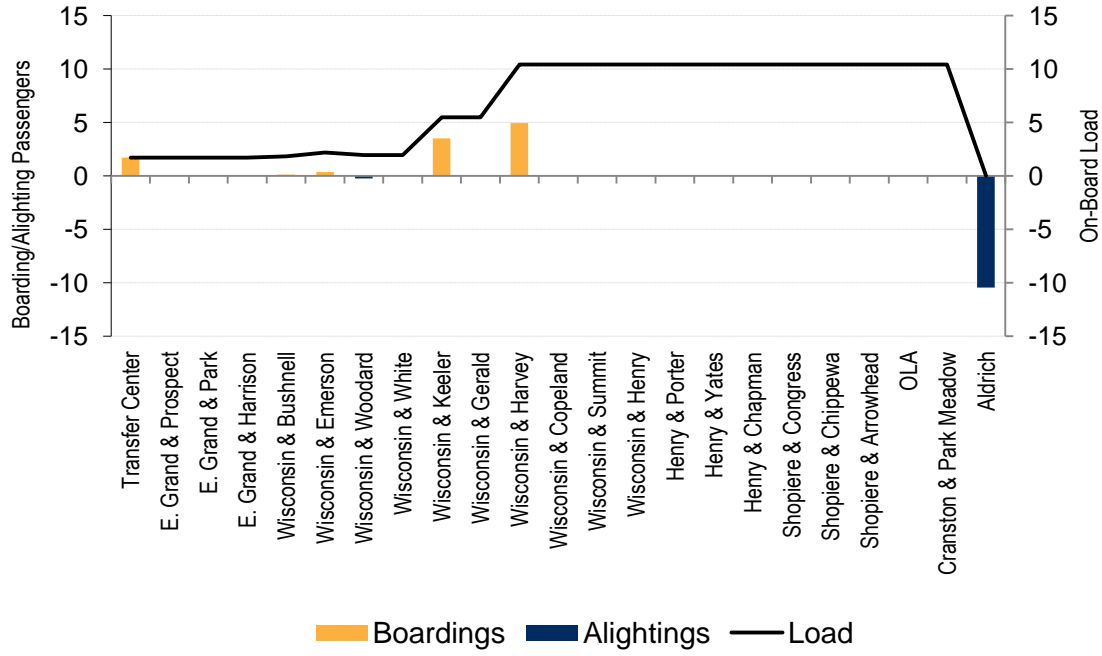

APPENDIX C: TRIPPER ROUTE BOARDING & ALIGHTING CHARTS

Route 1X

AM Boarding & Alighting

PM Boarding & Alighting

Route 2X

AM Boarding & Alighting

PM Boarding & Alighting

Route 3X

AM Boarding & Alighting

Aldrich Route

AM Boarding & Alighting

PM Boarding & Alighting