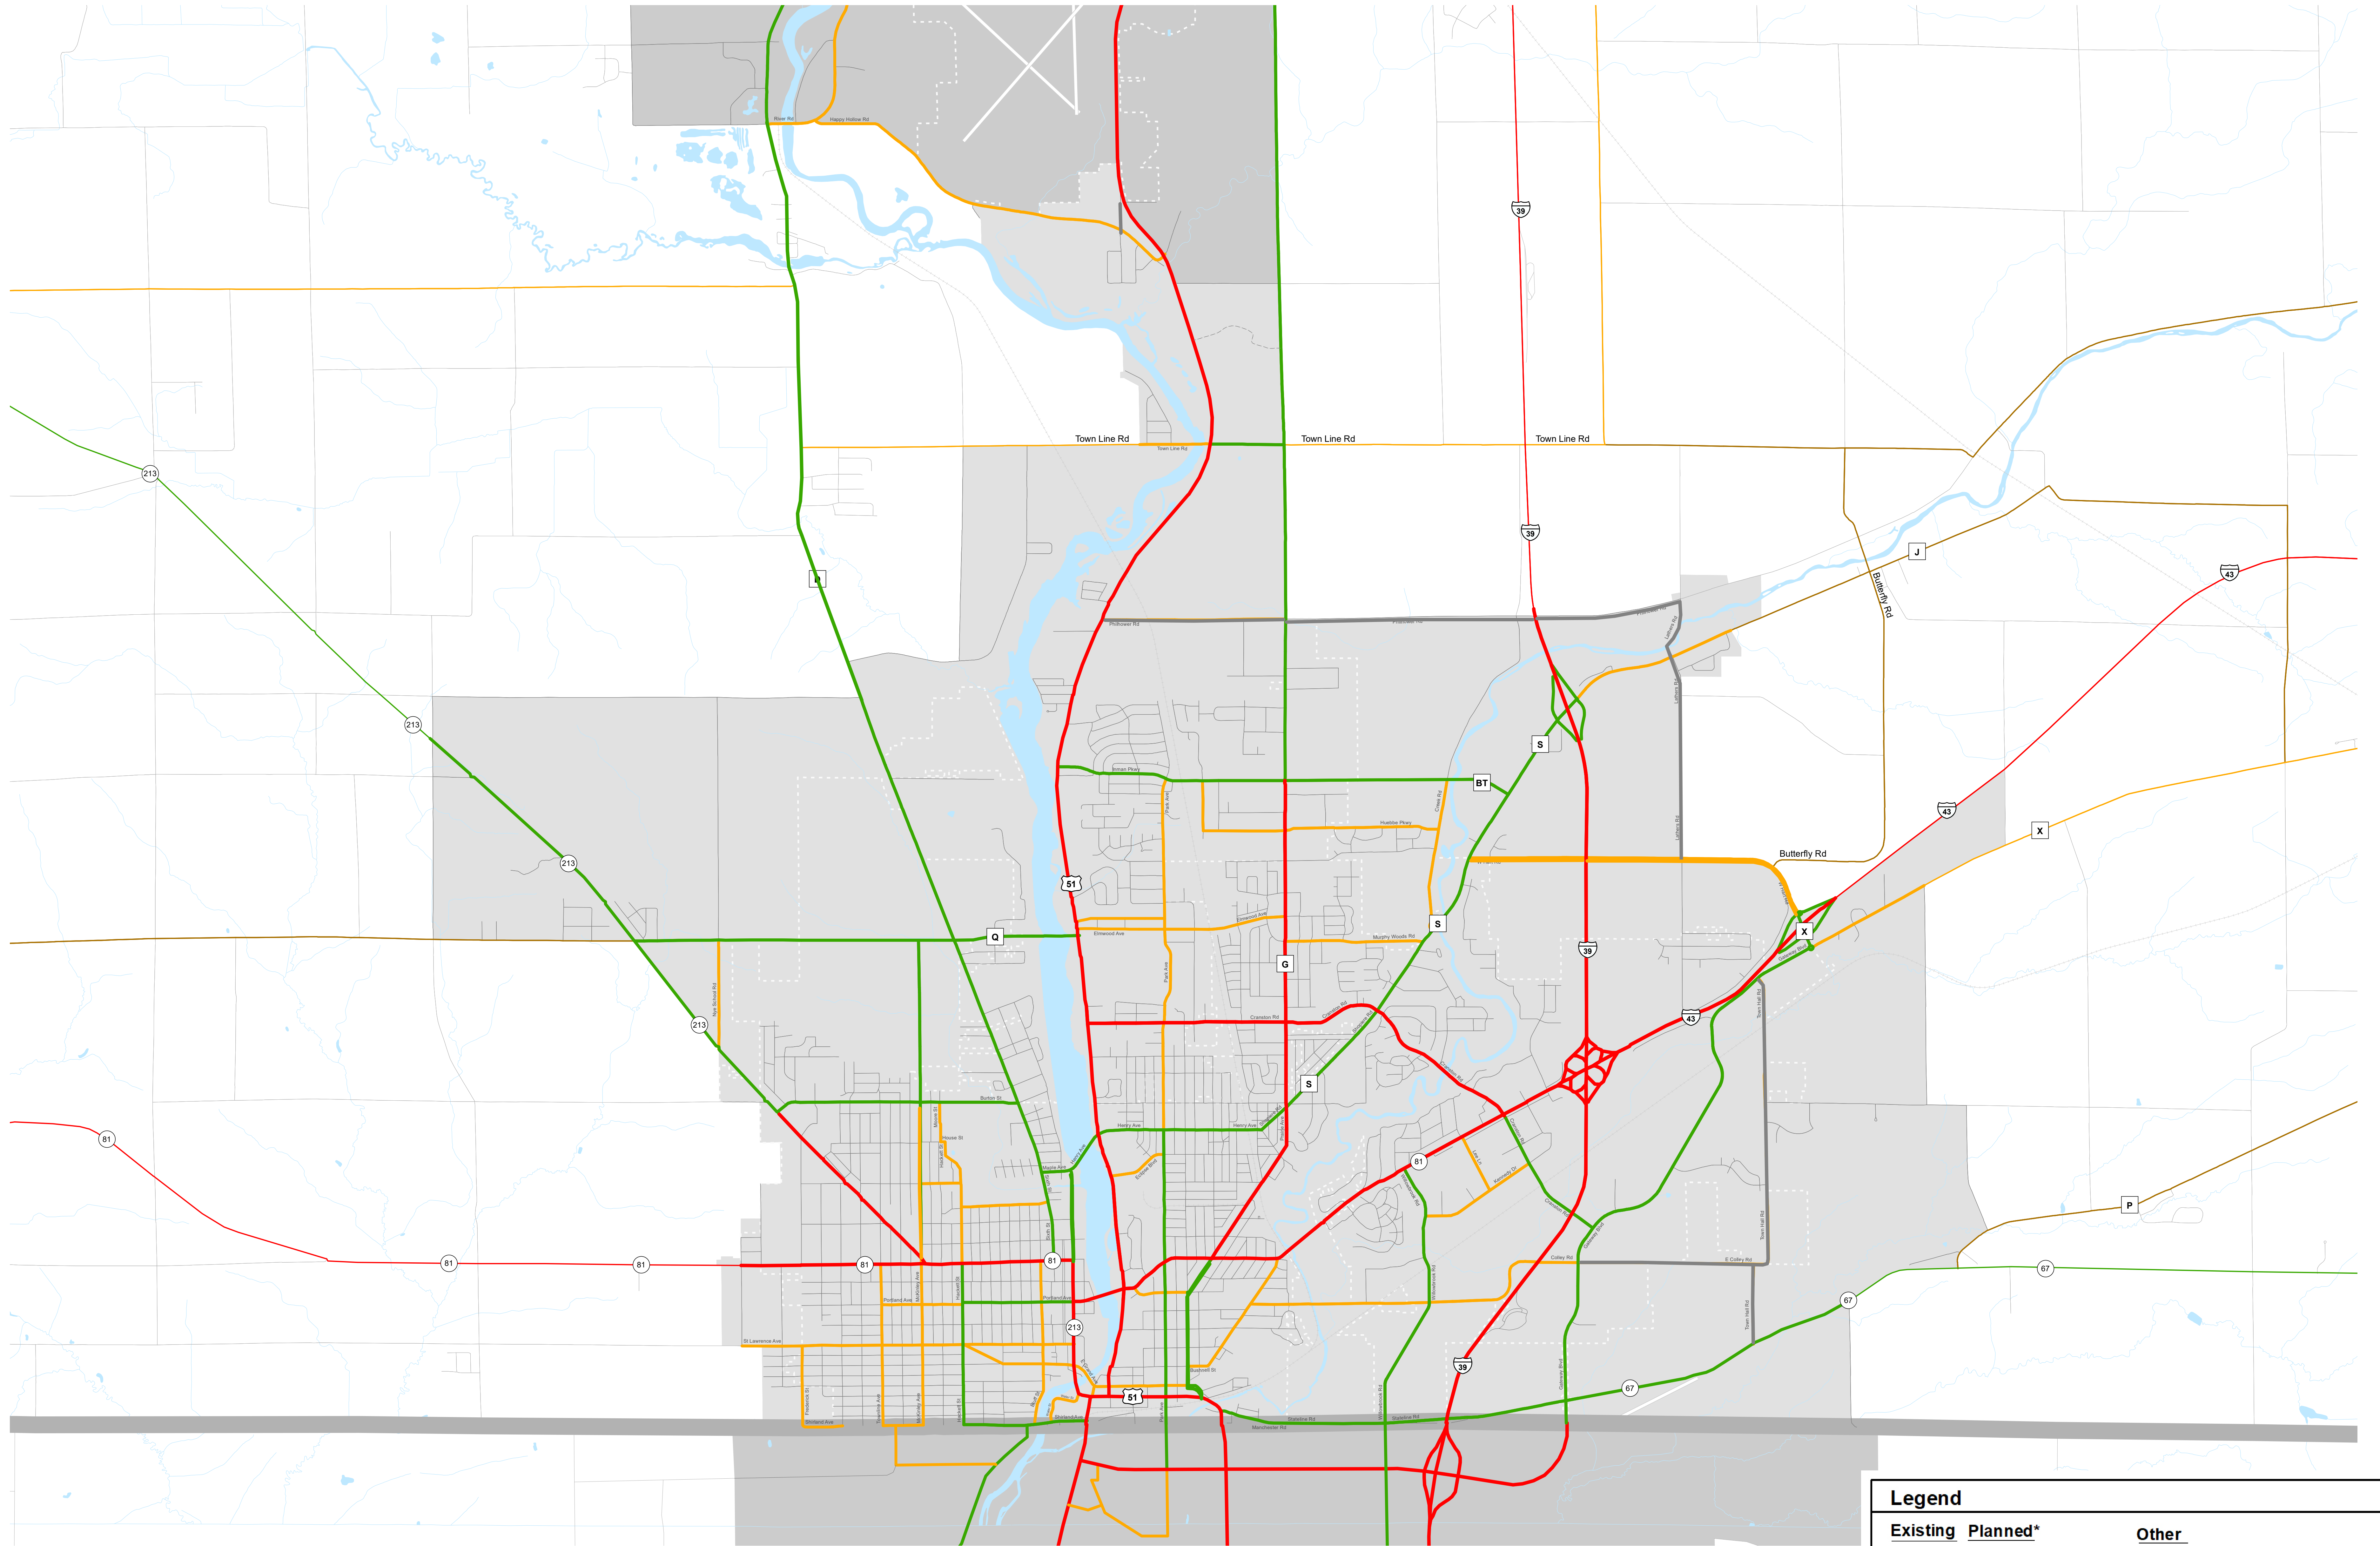

BELOIT

Functional Classification DRAFT

BELOIT

Legend	
Existing	Planned*
— Principal Arterial	- - - Principal Arterial
— Minor Arterial	- - - Minor Arterial
— Collector	- - - Collector
— Local	- - - Local
	Railroads
	Lakes, Rivers, Streams
	City/Village Boundary
	Urban (ized) Area
	Other surrounding urban (ized) area
	Rural Area
	County Boundary

* NOTE: All planned route locations are approximations only.